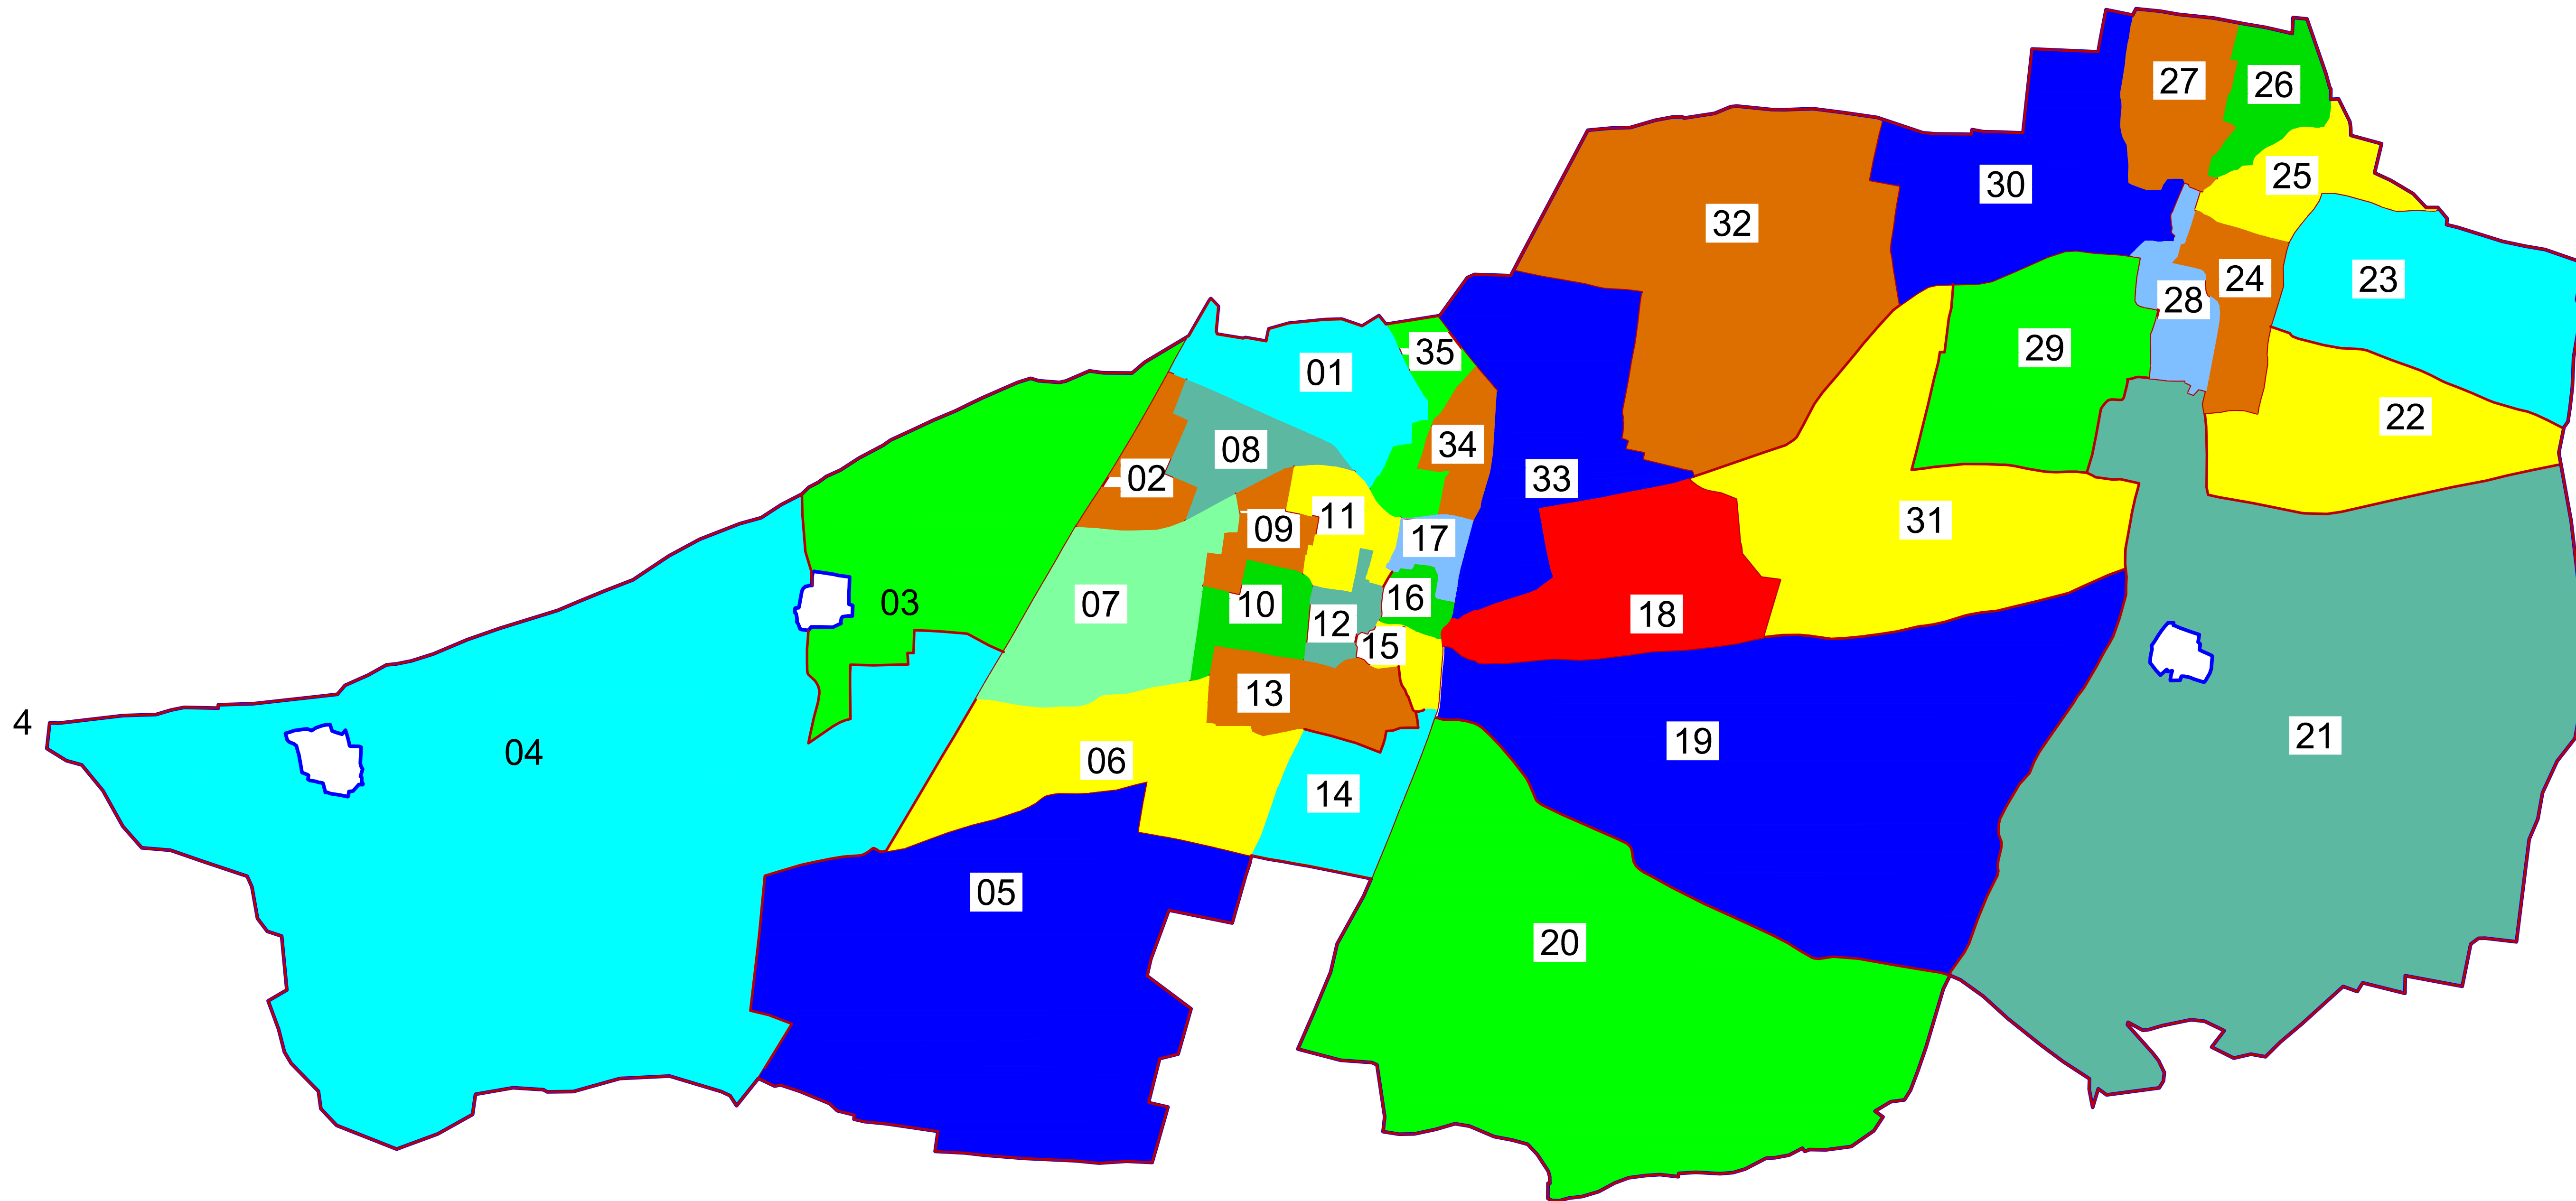

# WARD BOUNDARY MAP OF MUNICIPALE BOARD NEEMKATHANA

4